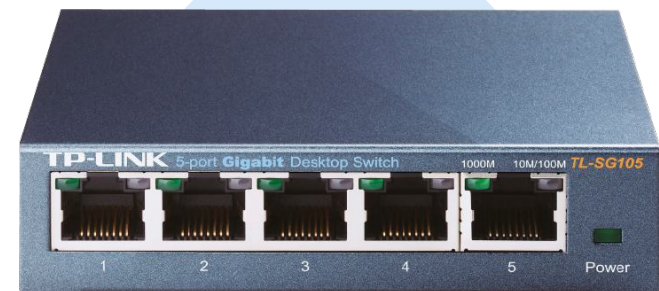

Switches

AB 5 and 8 Port switches are used to make network connections. We always provide amazing services and top of the line equipment to our business partners. Have a worry - free installation with A&B!

Description

5 to 8 Port Ethernet Splitter

5 to 8 70/700/7000 Mbps Gigabit Auto - Negotiation RJ45 Ports Greatly Expand Network Capacity

Metal Case Design

Desktop or Wall Mounting Capability