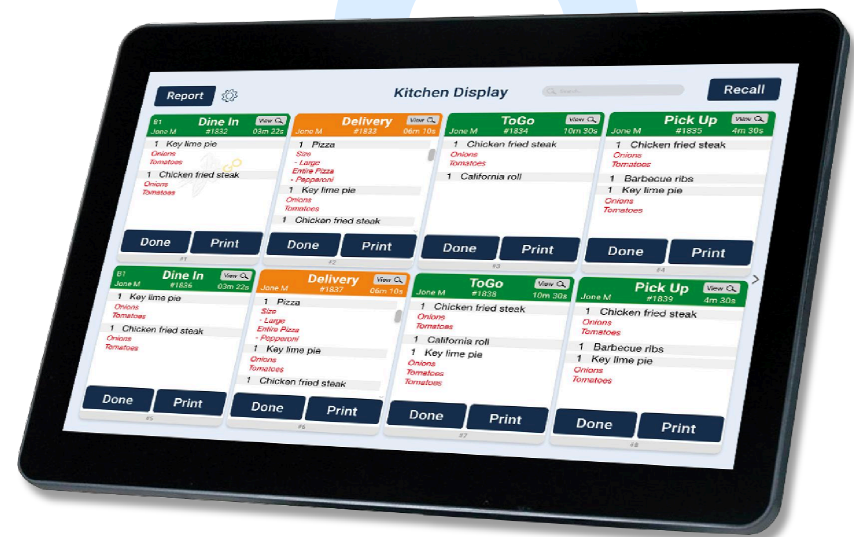

Scanners

The best-selling hands-free omnidirectional scanner of all time, presents an innovative, elegant and affordable solution for convenience retail applications where counter space is at a premium.

Switches

AB 5 and 8 Port switches are used to make network connections. We always provide amazing services and top of the line equipment to our business partners. Have a worry - free installation with AB!

Description

5 to 8 Port Ethernet Splitter

5 to 8 70/700/7000 Mbps Gigabit Auto - Negotiation RJ45 Ports Greatly Expand Network Capacity

Metal Case Design

Desktop or Wall Mounting Capability

Histone Terminal HK316 – Android

The perfect bridge between your clients and your kitchen team!

- Android 7.1 (Nougat) Operating System
- Stylish 15.6" Wide LCD with Projected Capacitive Touch (PCT) – PCT is Inherently Faster, More Reliable and Robust
- Vivid LED Backlight for Reliability and Energy Savings
- 2GB RAM
- Standard Card Reader, Bluetooth and WiFi
- Superior Serviceability and Ease of Installation