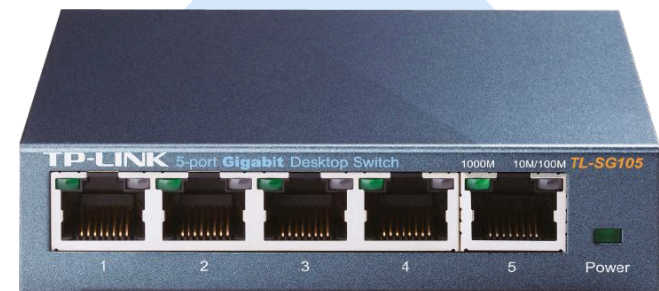

Optional stylus pen and privacy shield

PAX A3700

The PAX Elys A3700 Payment Tablet is the latest tool for your business. Designed as a versatile mobile payment device, the tablet can ensure safe payment transactions as it is PCI PT 6.x SRED certified. With numerous payment options, the device offers a seamless payment experience.

Description

Dimensions: 5.9 × 4 × 4.1 inches

Weight: 14.1 oz

The scanning head can be tilted vertically a full 30% for added flexibility

Produces 1200 scan lines per second

Scanner Type Laser

Omnidirectional

Switches

AB 5 and 8 Port switches are used to make network connections. We always provide amazing services and top of the line equipment to our business partners. Have a worry - free installation with AB!

Description

5 to 8 Port Ethernet Splitter

5 to 8 70/700/7000 Mbps Gigabit Auto - Negotiation RJ45 Ports Greatly Expand Network Capacity

Metal Case Design

Desktop or Wall Mounting Capability

Histone Terminal HK316 – Android