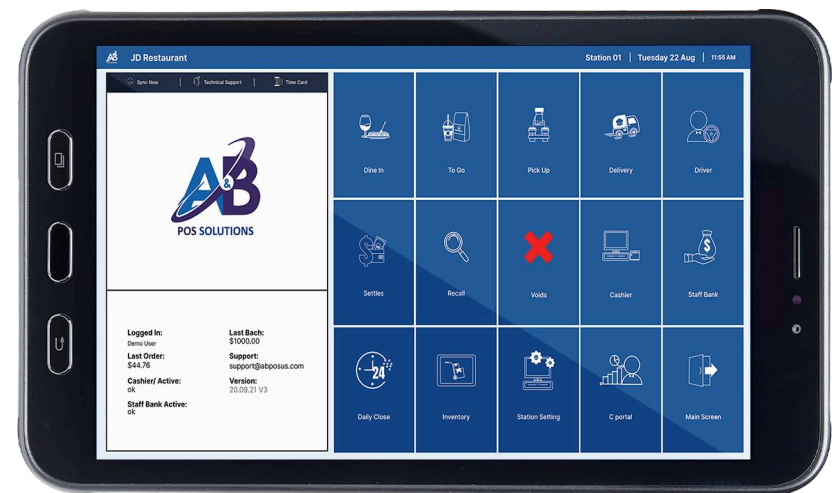

T10

Enjoy the sleekness of the T10 featuring rich POS solution for established businesses. Retailers, quick-service, restaurants (QSRs), casual, upscale, and fine dining restaurants.

Description	
10" Capacitive Touch Screen	
Flash Memory Installed Size 64.00 GB	
Hardware Platform	Android
Communication	Wi-Fi, Bluetooth, Ethernet
Color	Black or white
Life Warranty